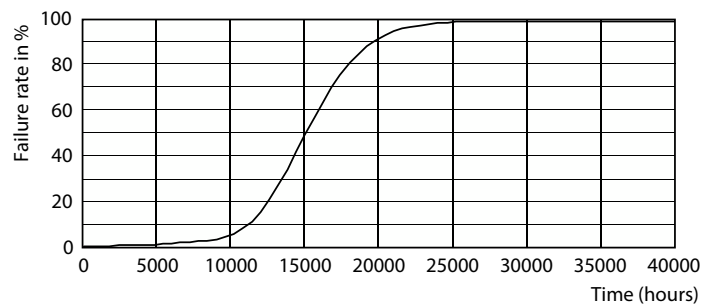

Life Expectancy Diagram

Lifetime