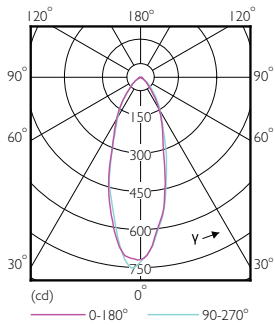

Product	D	C
LEDspot GU10 6-50W D 830 35D 120V PF	50 mm	53 mm

Datos fotométricos

Light Distribution Diagram - LEDspot GU10 6-50W D 830 35D 120V PF

Spectral Power Distribution Colour - LEDspot GU10 6-50W D 830 35D 120V PF